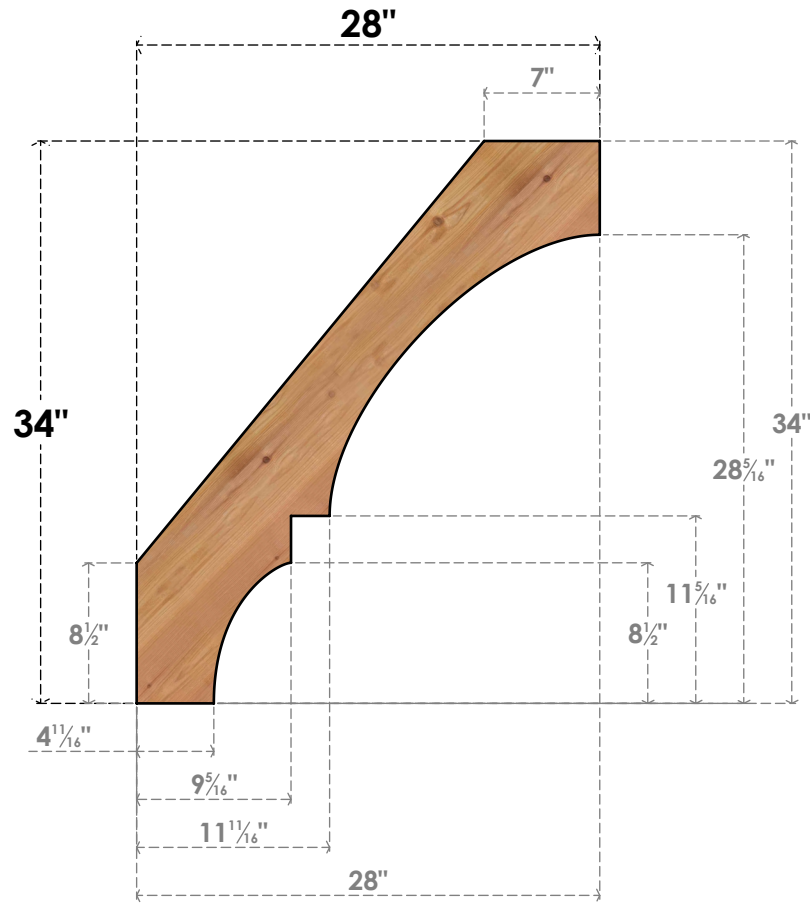

BRC04X28X34BOA00SWR

3 1/2"W X 28"D X 34"H BALBOA SMOOTH BRACE, WESTERN RED CEDAR

SIDE

FRONT

EKENA MILLWORK
 2300 WEST MAIN ST.
 CLARKSVILLE, TX 75426
 TOLL FREE: 866-607-0453
 WWW.EKENAMILLWORK.COM

NOTES

1. INSTALLATION TO BE COMPLETED IN ACCORDANCE WITH MANUFACTURER'S SPECIFICATIONS.
2. DRAWING MAY NOT BE TO SCALE
3. THIS DRAWING IS INTENDED FOR DESIGN AND PLANNING PURPOSES ONLY.
4. ALL INFORMATION CONTAINED HEREIN WAS CURRENT AT THE TIME OF DEVELOPMENT BUT MUST BE REVIEWED AND APPROVED BY THE PRODUCT MANUFACTURER TO BE CONSIDERED ACCURATE.
5. PRODUCTS ARE NOT KILN DRIED. THIS ITEM IS UNIQUE AND WILL CONTAIN THE NATURAL VARIATIONS THAT THE WOOD SPECIES OFFERS. THIS MAY RESULT IN VARIATIONS UP TO 1/4"